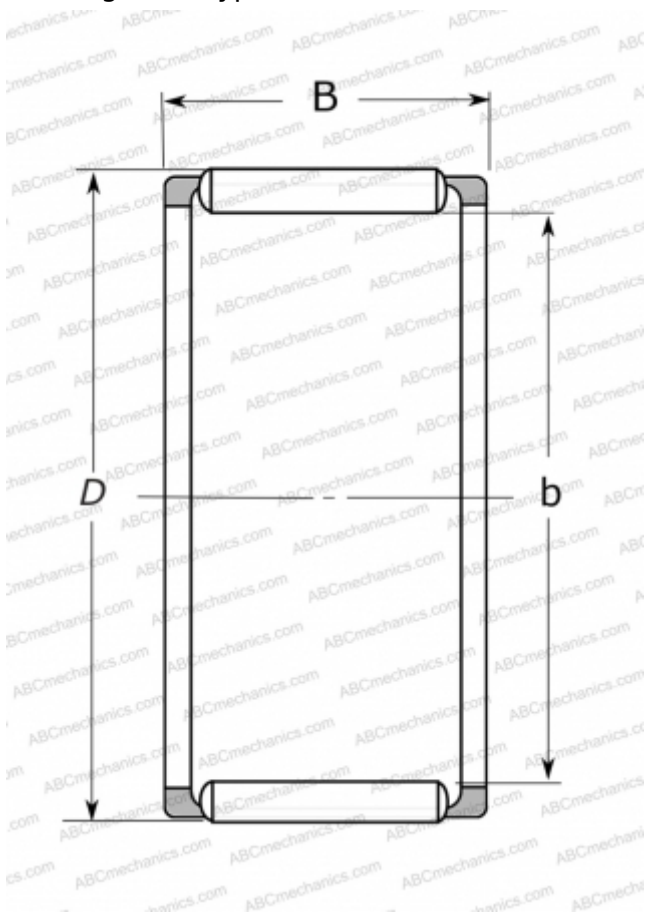

FWF-182412-E NSK

Needle roller and cage assemblies

TYPE: Roller bearings, Needle, Single row, Needle roller and cage assemblies, for large ends of connecting rods, type FWF..E (NSK)

Technical specification

DIMENSIONS, MM

d	18,000
D	24,000
B	12,000

WEIGHT, KG

0,024

MANUFACTURER

[NSK](#)