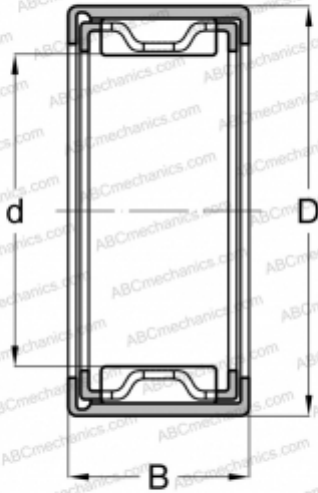

FJ-1015L NSK

Needle roller bearings

TYPE: Roller bearings, Needle, Single row, Drawn cup, with open ends, with cage, type FJ, FJH, FJL (NSK)

Technical specification

DIMENSIONS, MM

d	10,000
D	14,000
B	15,000

WEIGHT, KG

0,005

MANUFACTURER

[NSK](#)

ASSOCIATED PRODUCTS

FIR-071015