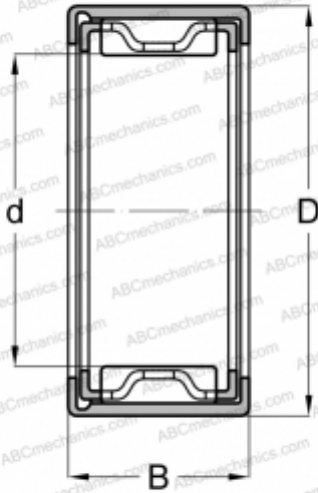

FJH-1010 NSK

Needle roller bearings

TYPE: Roller bearings, Needle, Single row, Drawn cup, with open ends, with cage, type FJ, FJH, FJL (NSK)

Technical specification

DIMENSIONS, MM

d	10,000
D	16,000
B	10,000

WEIGHT, KG

0,006

MANUFACTURER

[NSK](#)

ASSOCIATED PRODUCTS

FIR-071010