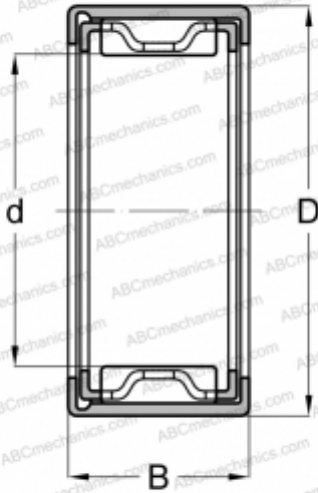

FJL-1010 NSK

Needle roller bearings

TYPE: Roller bearings, Needle, Single row, Drawn cup, with open ends, with cage, type FJ, FJH, FJL (NSK)

Technical specification

DIMENSIONS, MM

d	10,000
D	17,000
B	10,000

WEIGHT, KG

0,007

MANUFACTURER

[NSK](#)

ASSOCIATED PRODUCTS

FIR-071010