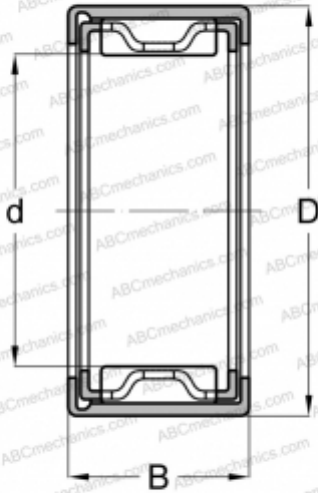

FJL-1012L NSK

Needle roller bearings

TYPE: Roller bearings, Needle, Single row, Drawn cup, with open ends, with cage, type FJ, FJH, FJL (NSK)

Technical specification

DIMENSIONS, MM

d	10,000
D	17,000
B	12,000

WEIGHT, KG

0,008

MANUFACTURER

[NSK](#)

ASSOCIATED PRODUCTS

FIR-071012