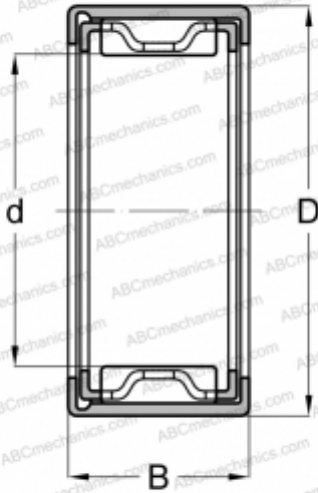

FJL-1015 NSK

Needle roller bearings

TYPE: Roller bearings, Needle, Single row, Drawn cup, with open ends, with cage, type FJ, FJH, FJL (NSK)

Technical specification

DIMENSIONS, MM

d	10,000
D	17,000
B	15,000

WEIGHT, KG

0,011

MANUFACTURER

[NSK](#)

ASSOCIATED PRODUCTS

FIR-071015