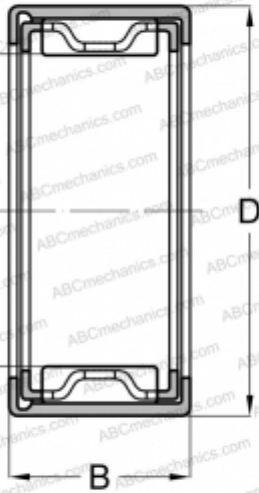

FJL-1020 NSK

Needle roller bearings

TYPE: Roller bearings, Needle, Single row, Drawn cup, with open ends, with cage, type FJ, FJH, FJL (NSK)

Technical specification

DIMENSIONS, MM

d	10,000
D	17,000
B	20,000

WEIGHT, KG

0,014

MANUFACTURER

[NSK](#)