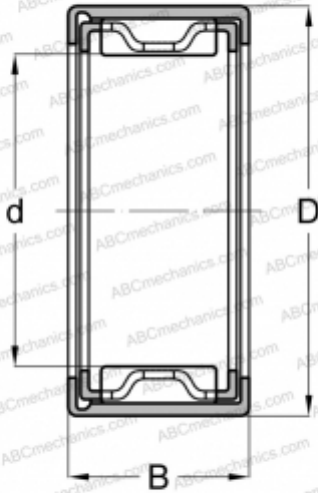

FJL-1212L NSK

Needle roller bearings

TYPE: Roller bearings, Needle, Single row, Drawn cup, with open ends, with cage, type FJ, FJH, FJL (NSK)

Technical specification

DIMENSIONS, MM

d	12,000
D	19,000
B	12,000

WEIGHT, KG

0,010

MANUFACTURER

[NSK](#)

ASSOCIATED PRODUCTS

FIR-081212