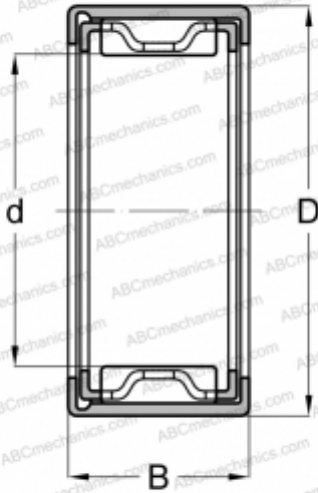

FJL-1215 NSK

Needle roller bearings

TYPE: Roller bearings, Needle, Single row, Drawn cup, with open ends, with cage, type FJ, FJH, FJL (NSK)

Technical specification

DIMENSIONS, MM

d	12,000
D	19,000
B	15,000

WEIGHT, KG

0,012

MANUFACTURER

[NSK](#)

ASSOCIATED PRODUCTS

FIR-081215