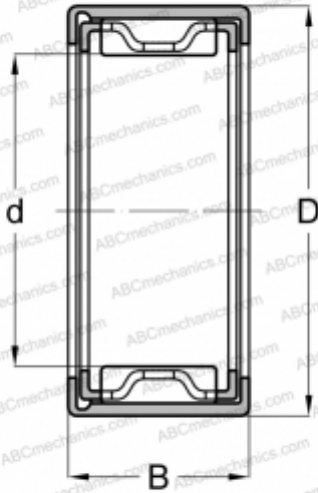

FJL-1420L NSK

Needle roller bearings

TYPE: Roller bearings, Needle, Single row, Drawn cup, with open ends, with cage, type FJ, FJH, FJL (NSK)

Technical specification

DIMENSIONS, MM

d	14,000
D	22,000
B	20,000

WEIGHT, KG

0,021

MANUFACTURER

[NSK](#)

ASSOCIATED PRODUCTS

FIR-101420