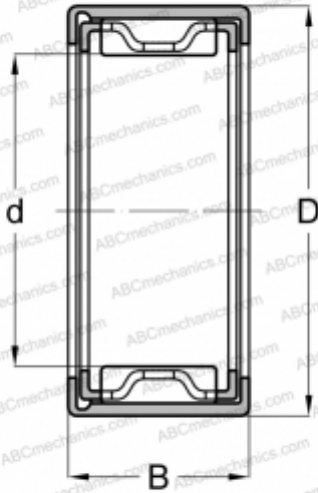

FJ-1510 NSK

Needle roller bearings

TYPE: Roller bearings, Needle, Single row, Drawn cup, with open ends, with cage, type FJ, FJH, FJL (NSK)

Technical specification

DIMENSIONS, MM

d	15,000
D	21,000
B	10,000

WEIGHT, KG

0,008

MANUFACTURER

[NSK](#)

ASSOCIATED PRODUCTS

FIR-101510