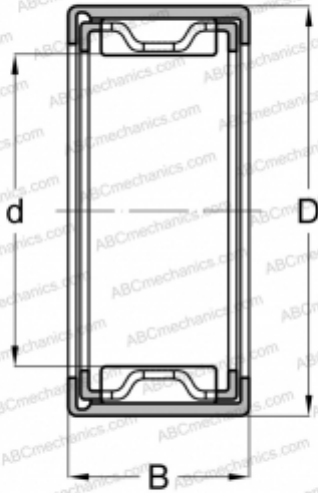

FJL-1510L NSK

Needle roller bearings

TYPE: Roller bearings, Needle, Single row, Drawn cup, with open ends, with cage, type FJ, FJH, FJL (NSK)

Technical specification

DIMENSIONS, MM

d	15,000
D	22,000
B	10,000

WEIGHT, KG

0,010

MANUFACTURER

[NSK](#)

ASSOCIATED PRODUCTS

FIR-101510