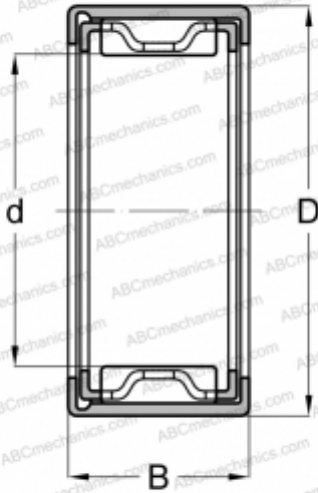

FJL-2015L NSK

Needle roller bearings

TYPE: Roller bearings, Needle, Single row, Drawn cup, with open ends, with cage, type FJ, FJH, FJL (NSK)

Technical specification

DIMENSIONS, MM

| | |
|---|--------|
| d | 20,000 |
| D | 27,000 |
| B | 15,000 |

WEIGHT, KG

0,019

MANUFACTURER

[NSK](#)

ASSOCIATED PRODUCTS

FIR-152015