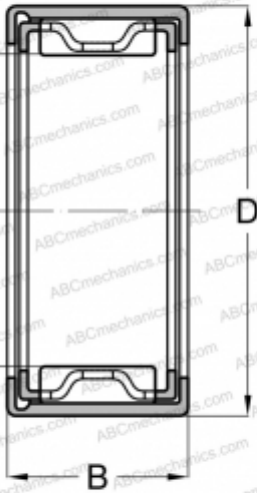

FJ-2220 NSK

Needle roller bearings

TYPE: Roller bearings, Needle, Single row, Drawn cup, with open ends, with cage, type FJ, FJH, FJL (NSK)

Technical specification

DIMENSIONS, MM

d	22,000
D	28,000
B	20,000