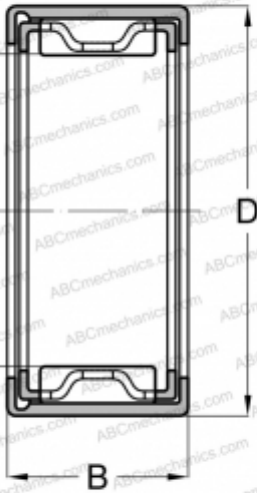

FJ-2520 NSK

Needle roller bearings

TYPE: Roller bearings, Needle, Single row, Drawn cup, with open ends, with cage, type FJ, FJH, FJL (NSK)

Technical specification

DIMENSIONS, MM

d	25,000
D	32,000
B	20,000

WEIGHT, KG

0,031

MANUFACTURER

[NSK](#)

ASSOCIATED PRODUCTS

FIR-202520