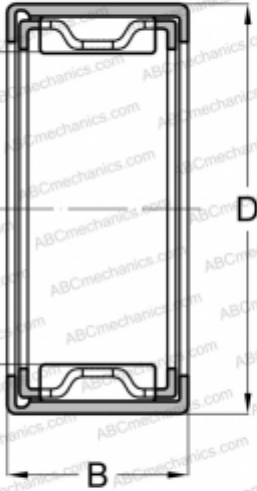

FJ-2526 NSK

Needle roller bearings

TYPE: Roller bearings, Needle, Single row, Drawn cup, with open ends, with cage, type FJ, FJH, FJL (NSK)

Technical specification

DIMENSIONS, MM

d	25,000
D	32,000
B	26,000

WEIGHT, KG

0,040

MANUFACTURER

[NSK](#)

ASSOCIATED PRODUCTS

FIR-202526