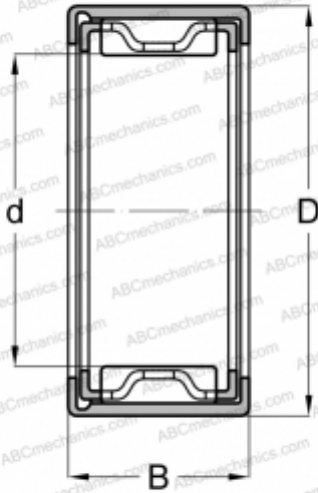

FJL-2515 NSK

Needle roller bearings

TYPE: Roller bearings, Needle, Single row, Drawn cup, with open ends, with cage, type FJ, FJH, FJL (NSK)

Technical specification

DIMENSIONS, MM

d	25,000
D	33,000
B	15,000

WEIGHT, KG

0,026

MANUFACTURER

[NSK](#)

ASSOCIATED PRODUCTS

FIR-202515