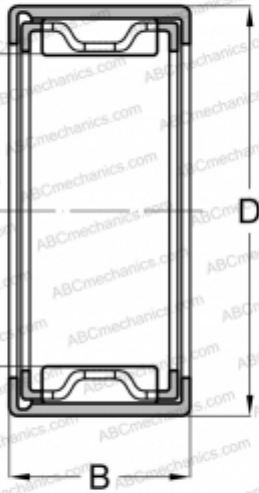

FJ-2820 NSK

Needle roller bearings

TYPE: Roller bearings, Needle, Single row, Drawn cup, with open ends, with cage, type FJ, FJH, FJL (NSK)

Technical specification

DIMENSIONS, MM

d	28,000
D	35,000
B	20,000

WEIGHT, KG

0,034

MANUFACTURER

[NSK](#)

ASSOCIATED PRODUCTS

FIR-222820