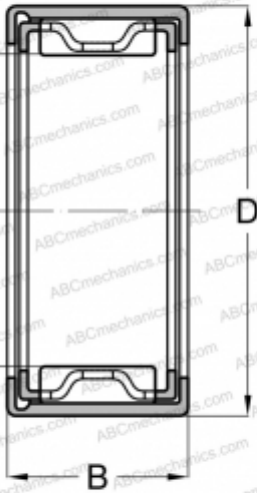

## FJ-3016L NSK

Needle roller bearings

TYPE: Roller bearings, Needle, Single row, Drawn cup, with open ends, with cage, type FJ, FJH, FJL (NSK)

### Technical specification

#### DIMENSIONS, MM

d	30,000
D	37,000
B	16,000

#### WEIGHT, KG

0,026