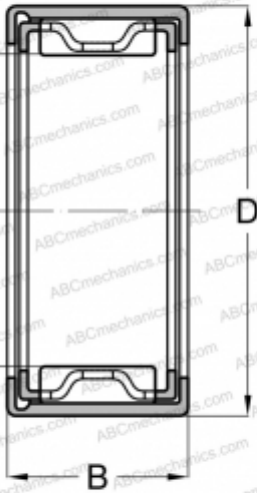

## FJ-3020 NSK

Needle roller bearings

TYPE: Roller bearings, Needle, Single row, Drawn cup, with open ends, with cage, type FJ, FJH, FJL (NSK)

### Technical specification

#### DIMENSIONS, MM

d	30,000
D	37,000
B	20,000

#### WEIGHT, KG

0,035