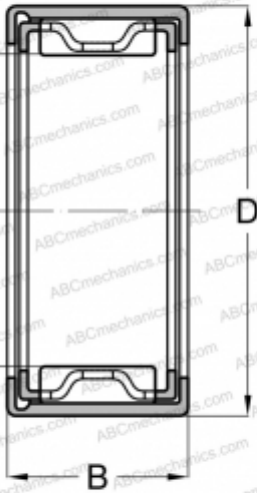

## FJL-3025L NSK

Needle roller bearings

TYPE: Roller bearings, Needle, Single row, Drawn cup, with open ends, with cage, type FJ, FJH, FJL (NSK)

### Technical specification

#### DIMENSIONS, MM

d	30,000
D	40,000
B	25,000

#### WEIGHT, KG

0,065