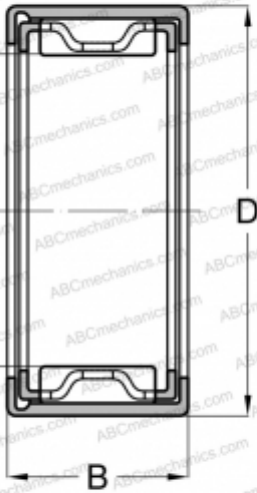

## FJL-3230 NSK

Needle roller bearings

TYPE: Roller bearings, Needle, Single row, Drawn cup, with open ends, with cage, type FJ, FJH, FJL (NSK)

### Technical specification

#### DIMENSIONS, MM

d	32,000
D	42,000
B	30,000

#### WEIGHT, KG

0,082