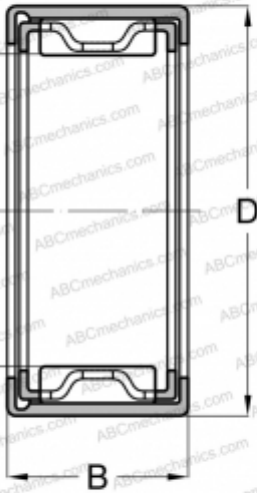

## FJL-3520L NSK

Needle roller bearings

TYPE: Roller bearings, Needle, Single row, Drawn cup, with open ends, with cage, type FJ, FJH, FJL (NSK)

### Technical specification

#### DIMENSIONS, MM

d	35,000
D	45,000
B	20,000

#### WEIGHT, KG

0,060