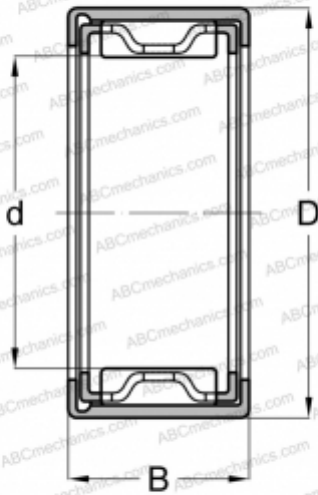

FJL-3525L NSK

Needle roller bearings

TYPE: Roller bearings, Needle, Single row, Drawn cup, with open ends, with cage, type FJ, FJH, FJL (NSK)

Technical specification

DIMENSIONS, MM

d	35,000
D	45,000
B	25,000

WEIGHT, KG

0,074

MANUFACTURER

[NSK](#)

ASSOCIATED PRODUCTS

FIR-303525