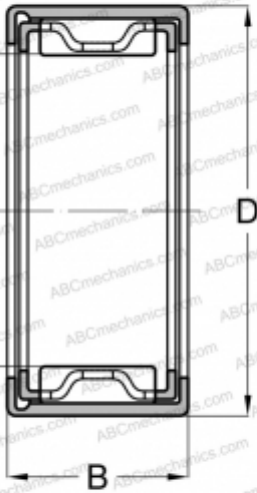

FJ-4016 NSK

Needle roller bearings

TYPE: Roller bearings, Needle, Single row, Drawn cup, with open ends, with cage, type FJ, FJH, FJL (NSK)

Technical specification

DIMENSIONS, MM

d	40,000
D	47,000
B	16,000

WEIGHT, KG

0,034

MANUFACTURER

[NSK](#)