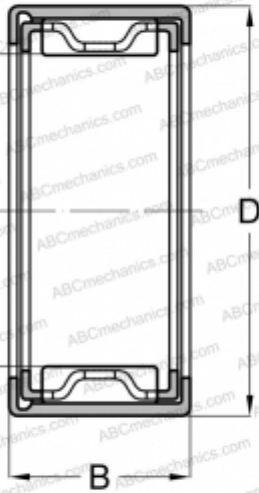

FJ-4020 NSK

Needle roller bearings

TYPE: Roller bearings, Needle, Single row, Drawn cup, with open ends, with cage, type FJ, FJH, FJL (NSK)

Technical specification

DIMENSIONS, MM

d	40,000
D	47,000
B	20,000