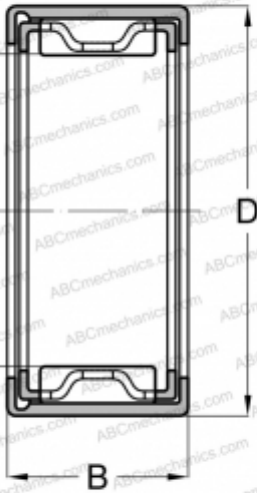

FJ-4516 NSK

Needle roller bearings

TYPE: Roller bearings, Needle, Single row, Drawn cup, with open ends, with cage, type FJ, FJH, FJL (NSK)

Technical specification

DIMENSIONS, MM

d	45,000
D	52,000
B	16,000

WEIGHT, KG

0,039

MANUFACTURER

[NSK](#)