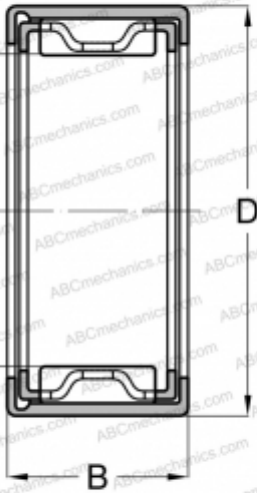

FJL-5530L NSK

Needle roller bearings

TYPE: Roller bearings, Needle, Single row, Drawn cup, with open ends, with cage, type FJ, FJH, FJL (NSK)

Technical specification

DIMENSIONS, MM

d	55,000
D	67,000
B	30,000

WEIGHT, KG

0,155

MANUFACTURER

[NSK](#)