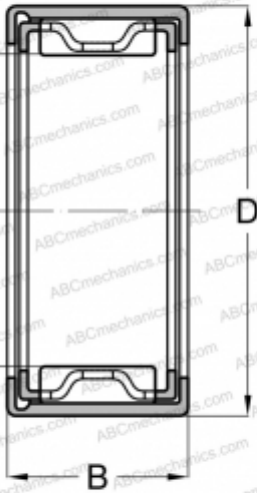

FJL-5540L NSK

Needle roller bearings

TYPE: Roller bearings, Needle, Single row, Drawn cup, with open ends, with cage, type FJ, FJH, FJL (NSK)

Technical specification

DIMENSIONS, MM

d	55,000
D	67,000
B	40,000

WEIGHT, KG

0,195

MANUFACTURER

[NSK](#)