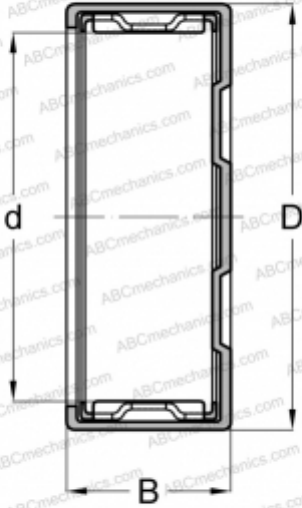

MFJ-2020 NSK

Needle roller bearings

TYPE: Roller bearings, Needle, Single row, Drawn cup, closed, with cage, type MFJ, MFJH, MFJL (NSK)

Technical specification

DIMENSIONS, MM

d	20,000
D	26,000
B	20,000

WEIGHT, KG

0,024

MANUFACTURER

[NSK](#)

ASSOCIATED PRODUCTS

FIR-172020