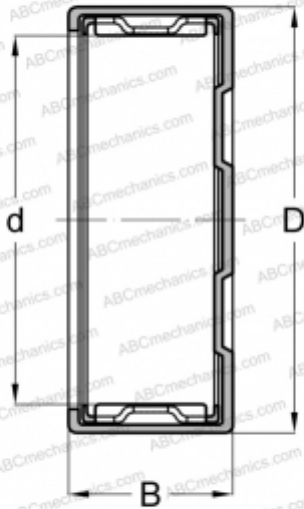

MFJL-2020 NSK

Needle roller bearings

TYPE: Roller bearings, Needle, Single row, Drawn cup, closed, with cage, type MFJ, MFJH, MFJL (NSK)

Technical specification

DIMENSIONS, MM

d	20,000
D	27,000
B	20,000

WEIGHT, KG

0,027

MANUFACTURER

[NSK](#)

ASSOCIATED PRODUCTS

FIR-172020