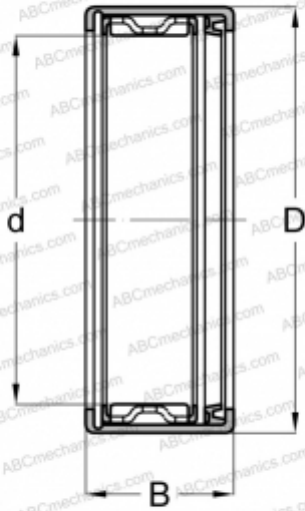

## FJLT-1012 NSK

Needle roller bearings

TYPE: Roller bearings, Needle, Single row, Drawn cup, with cage, with open ends, lip seal on one side, type FJT, FJHT, FJLT (NSK)

#### DIMENSIONS, MM

d	10,000
D	17,000
B	12,000

#### WEIGHT, KG

7,500