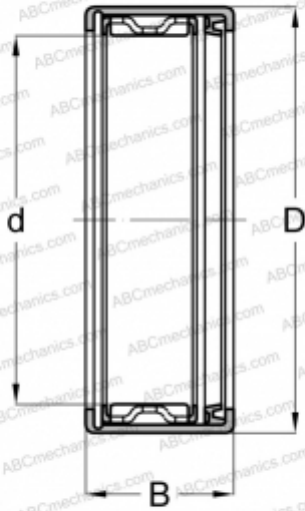

## FJT-1212 NSK

Needle roller bearings

TYPE: Roller bearings, Needle, Single row, Drawn cup, with cage, with open ends, lip seal on one side, type FJT, FJHT, FJLT (NSK)

#### DIMENSIONS, MM

d	12,000
D	16,000
B	12,000

#### WEIGHT, KG

5,100