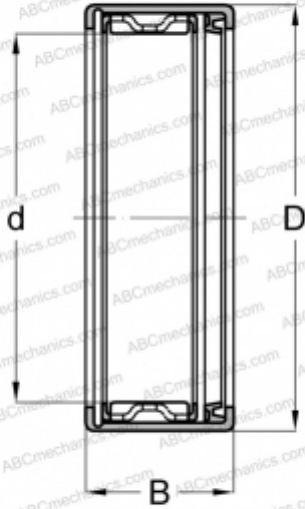

## FJLT-1513 NSK

Needle roller bearings

TYPE: Roller bearings, Needle, Single row, Drawn cup, with cage, with open ends, lip seal on one side, type FJT, FJHT, FJLT (NSK)

#### DIMENSIONS, MM

d	15,000
D	22,000
B	13,000

#### WEIGHT, KG

11,000