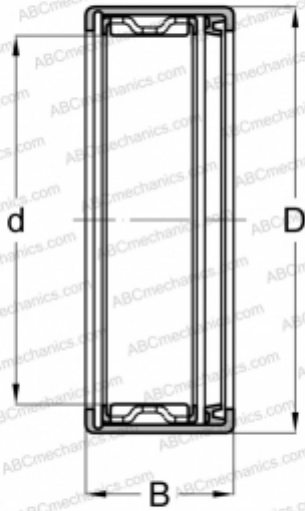

## FJLT-1518 NSK

Needle roller bearings

TYPE: Roller bearings, Needle, Single row, Drawn cup, with cage, with open ends, lip seal on one side, type FJT, FJHT, FJLT (NSK)

#### DIMENSIONS, MM

d	15,000
D	22,000
B	18,000

#### WEIGHT, KG

15,000