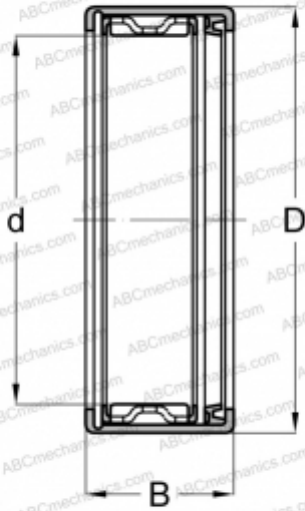

FJLT-2223 NSK

Needle roller bearings

TYPE: Roller bearings, Needle, Single row, Drawn cup, with cage, with open ends, lip seal on one side, type FJT, FJHT, FJLT (NSK)

Technical specification

DIMENSIONS, MM

d	22,000
D	29,000
B	23,000

WEIGHT, KG

29,000

MANUFACTURER

[NSK](#)