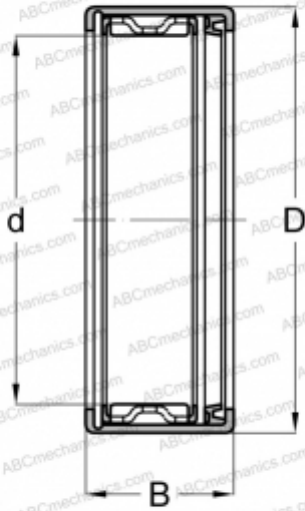

## FJT-3022 NSK

Needle roller bearings

TYPE: Roller bearings, Needle, Single row, Drawn cup, with cage, with open ends, lip seal on one side, type FJT, FJHT, FJLT (NSK)

#### DIMENSIONS, MM

d	30,000
D	37,000
B	22,000

#### WEIGHT, KG

40,000