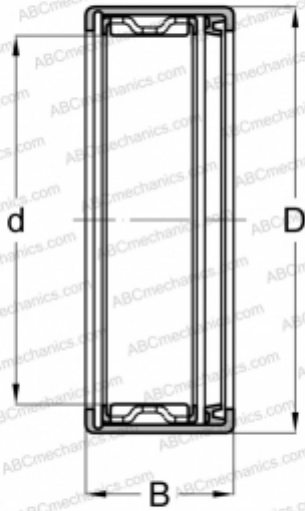

FJLT-3028 NSK

Needle roller bearings

TYPE: Roller bearings, Needle, Single row, Drawn cup, with cage, with open ends, lip seal on one side, type FJT, FJHT, FJLT (NSK)

Technical specification

DIMENSIONS, MM

d	30,000
D	40,000
B	28,000

WEIGHT, KG

68,000

MANUFACTURER

[NSK](#)