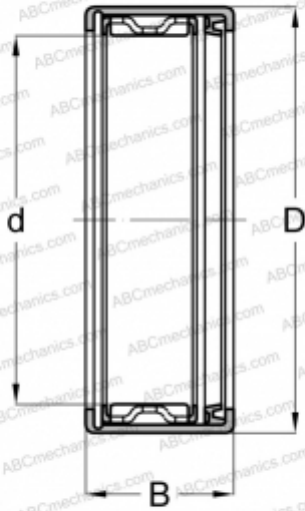

FJT-4022 NSK

Needle roller bearings

TYPE: Roller bearings, Needle, Single row, Drawn cup, with cage, with open ends, lip seal on one side, type FJT, FJHT, FJLT (NSK)

Technical specification

DIMENSIONS, MM

d	40,000
D	47,000
B	22,000

WEIGHT, KG

52,000

MANUFACTURER

[NSK](#)