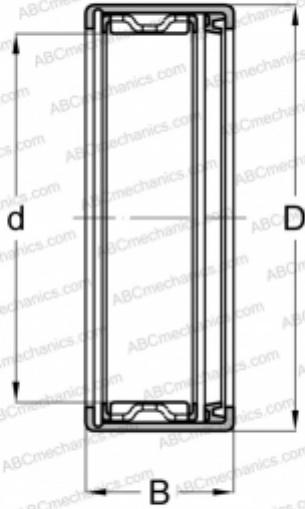

FJLT-4028 NSK

Needle roller bearings

TYPE: Roller bearings, Needle, Single row, Drawn cup, with cage, with open ends, lip seal on one side, type FJT, FJHT, FJLT (NSK)

Technical specification

DIMENSIONS, MM

d	40,000
D	50,000
B	28,000

WEIGHT, KG

88,000

MANUFACTURER

[NSK](#)