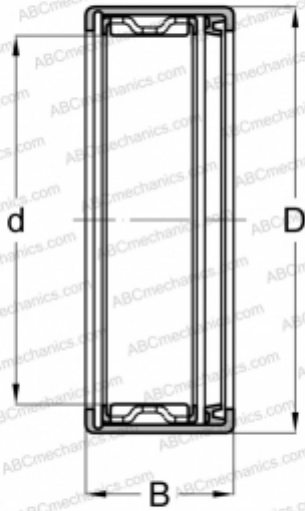

## FJT-4522 NSK

Needle roller bearings

TYPE: Roller bearings, Needle, Single row, Drawn cup, with cage, with open ends, lip seal on one side, type FJT, FJHT, FJLT (NSK)

#### DIMENSIONS, MM

d	45,000
D	52,000
B	22,000

#### WEIGHT, KG

61,000