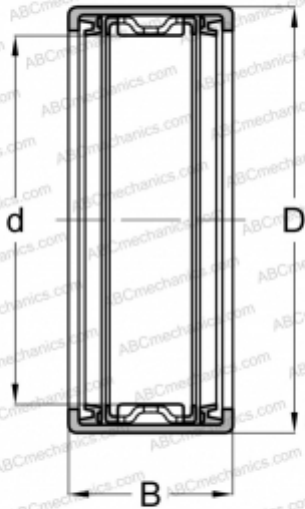

## FJTT-2520 NSK

Needle roller bearings

TYPE: Roller bearings, Needle, Single row, Drawn cup, with cage, with open ends, lip seals on both side, type FJTT, FJHTT, FJLTT (NSK)

#### DIMENSIONS, MM

d	25,000
D	32,000
B	20,000