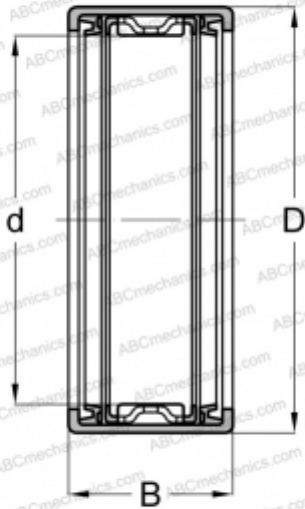

## FJTT-2820 NSK

Needle roller bearings

TYPE: Roller bearings, Needle, Single row, Drawn cup, with cage, with open ends, lip seals on both side, type FJTT, FJHTT, FJLTT (NSK)

#### DIMENSIONS, MM

d	28,000
D	35,000
B	20,000

#### WEIGHT, KG

32,000