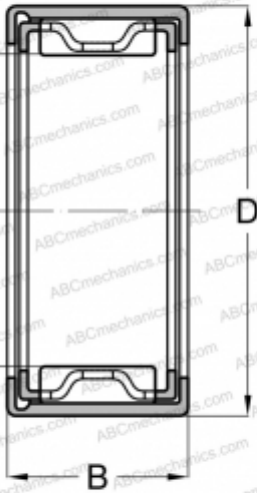

DB503901 NSK

Needle roller bearings

TYPE: Roller bearings, Needle, Single row, Drawn cup, with open ends, with cage, thin type, type DB (NSK)

Technical specification

DIMENSIONS, MM

d	39,000
D	45,000
B	12,000

WEIGHT, KG

0,045

MANUFACTURER

[NSK](#)