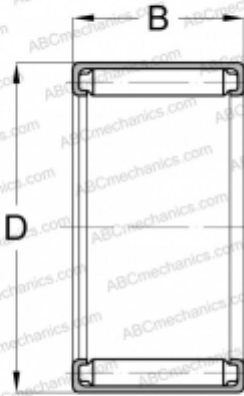

F-1010 NSK

Needle roller bearings

TYPE: Roller bearings, Needle, Single row, Drawn cup, with open ends, full complement needle roller set, type F, FH, NF, NFH (NSK)

Technical specification

DIMENSIONS, MM

d	10,000
D	14,000
B	10,000

WEIGHT, KG

0,005

MANUFACTURER

[NSK](#)

ASSOCIATED PRODUCTS

FIR-071010