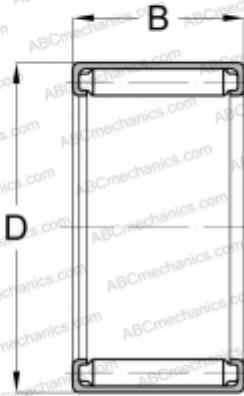

FH-1010 NSK

Needle roller bearings

TYPE: Roller bearings, Needle, Single row, Drawn cup, with open ends, full complement needle roller set, type F, FH, NF, NFH (NSK)

Technical specification

DIMENSIONS, MM

d	10,000
D	16,000
B	10,000

WEIGHT, KG

0,007

MANUFACTURER

[NSK](#)

ASSOCIATED PRODUCTS

FIR-071010