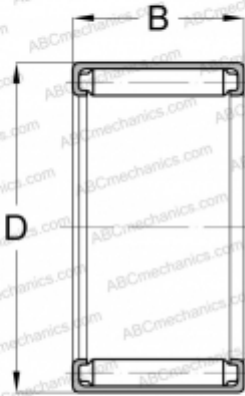

FH-1212 NSK

Needle roller bearings

TYPE: Roller bearings, Needle, Single row, Drawn cup, with open ends, full complement needle roller set, type F, FH, NF, NFH (NSK)

Technical specification

DIMENSIONS, MM

d	12,000
D	18,000
B	12,000

WEIGHT, KG

0,010

MANUFACTURER

[NSK](#)

ASSOCIATED PRODUCTS

FIR-081212