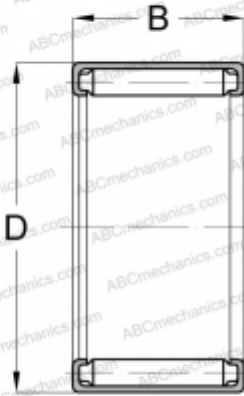

F-1312 NSK

Needle roller bearings

TYPE: Roller bearings, Needle, Single row, Drawn cup, with open ends, full complement needle roller set, type F, FH, NF, NFH (NSK)

Technical specification

DIMENSIONS, MM

d	13,000
D	19,000
B	12,000

WEIGHT, KG

0,011

MANUFACTURER

[NSK](#)

ASSOCIATED PRODUCTS

FIR-101312