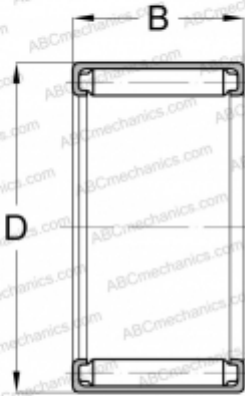

F-1412 NSK

Needle roller bearings

TYPE: Roller bearings, Needle, Single row, Drawn cup, with open ends, full complement needle roller set, type F, FH, NF, NFH (NSK)

Technical specification

DIMENSIONS, MM

d	14,000
D	20,000
B	12,000

WEIGHT, KG

0,012

MANUFACTURER

[NSK](#)

ASSOCIATED PRODUCTS

FIR-101412