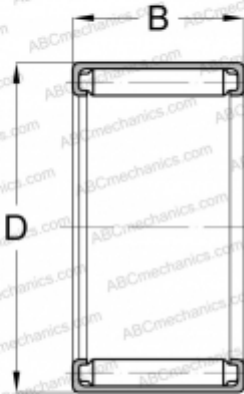

NF-1416 NSK

Needle roller bearings

TYPE: Roller bearings, Needle, Single row, Drawn cup, with open ends, full complement needle roller set, type F, FH, NF, NFH (NSK)

Technical specification

DIMENSIONS, MM

d	14,000
D	19,000
B	16,000

WEIGHT, KG

0,012

MANUFACTURER

[NSK](#)

ASSOCIATED PRODUCTS

FIR-101416